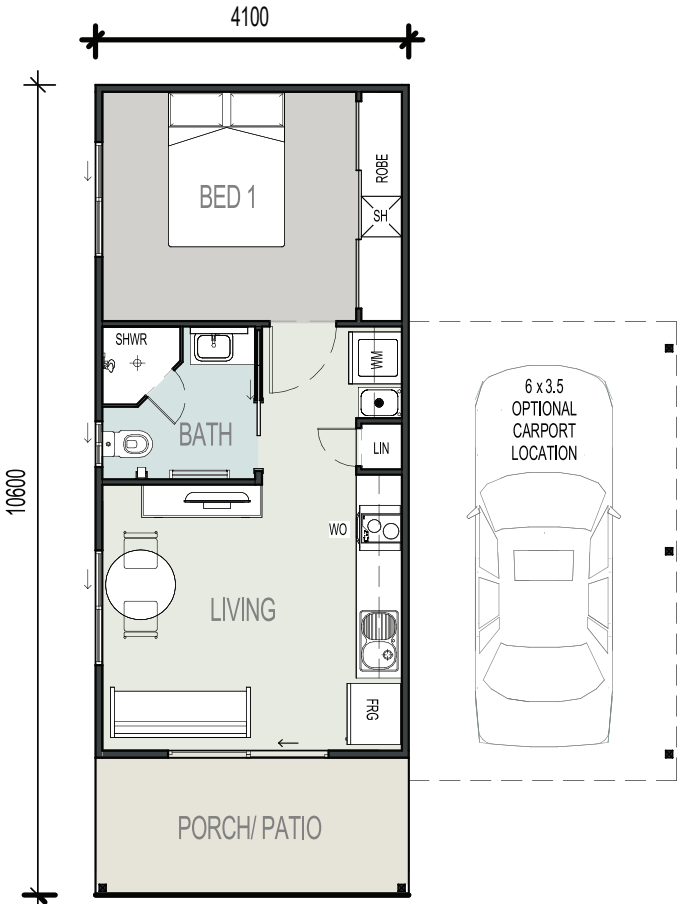

**1 BED - 44**

**Floor Area**

RESIDENCE	36.1m <sup>2</sup>
PATIO/PORCH	7.4m <sup>2</sup>
<u>TOTAL</u>	<u>43.5m<sup>2</sup></u>

OPTIONAL AREAS	
CARPORT	21.0m <sup>2</sup>

**Colour Scheme Shown:  
'TRADITIONAL'**

**MILLIONS  
IN THE MIDDLE**